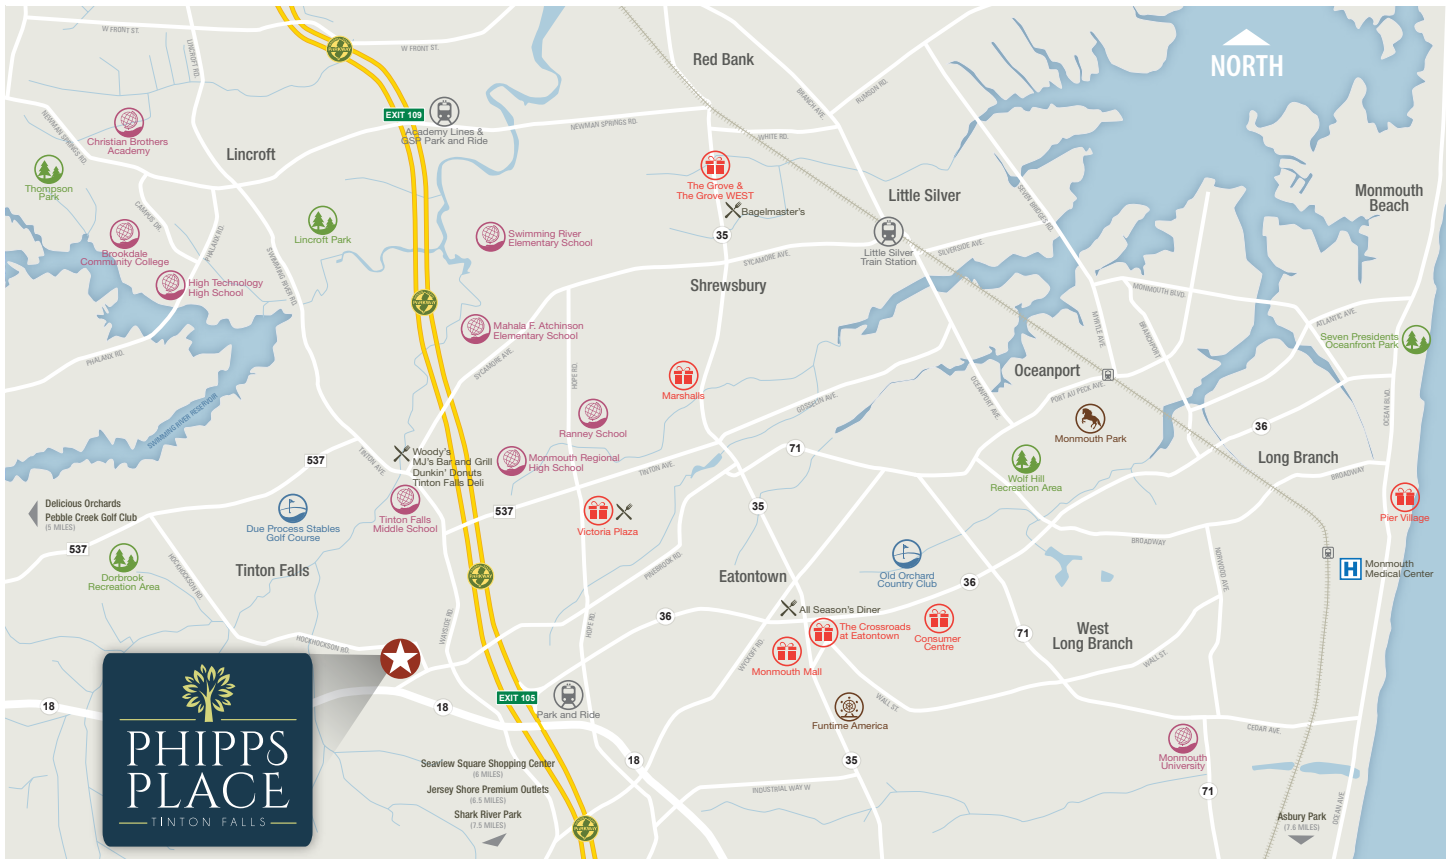

YOUR LOCATION

IDEAL LOCATION IN TINTON FALLS, NJ

Phipps Place Tinton Falls is convenient to:

- Downtown Red Bank
- Jersey Shore Premium Outlets
- Monmouth Mall
- Shark River Park
- Lincroft Park
- Thompson Park
- Due Process Stables Golf Course
- Old Orchard Country Club
- Little Silver Train Station
- Monmouth Park Train Station
- Red Bank Train Station
- Routes 18, 35 and the Garden State Parkway